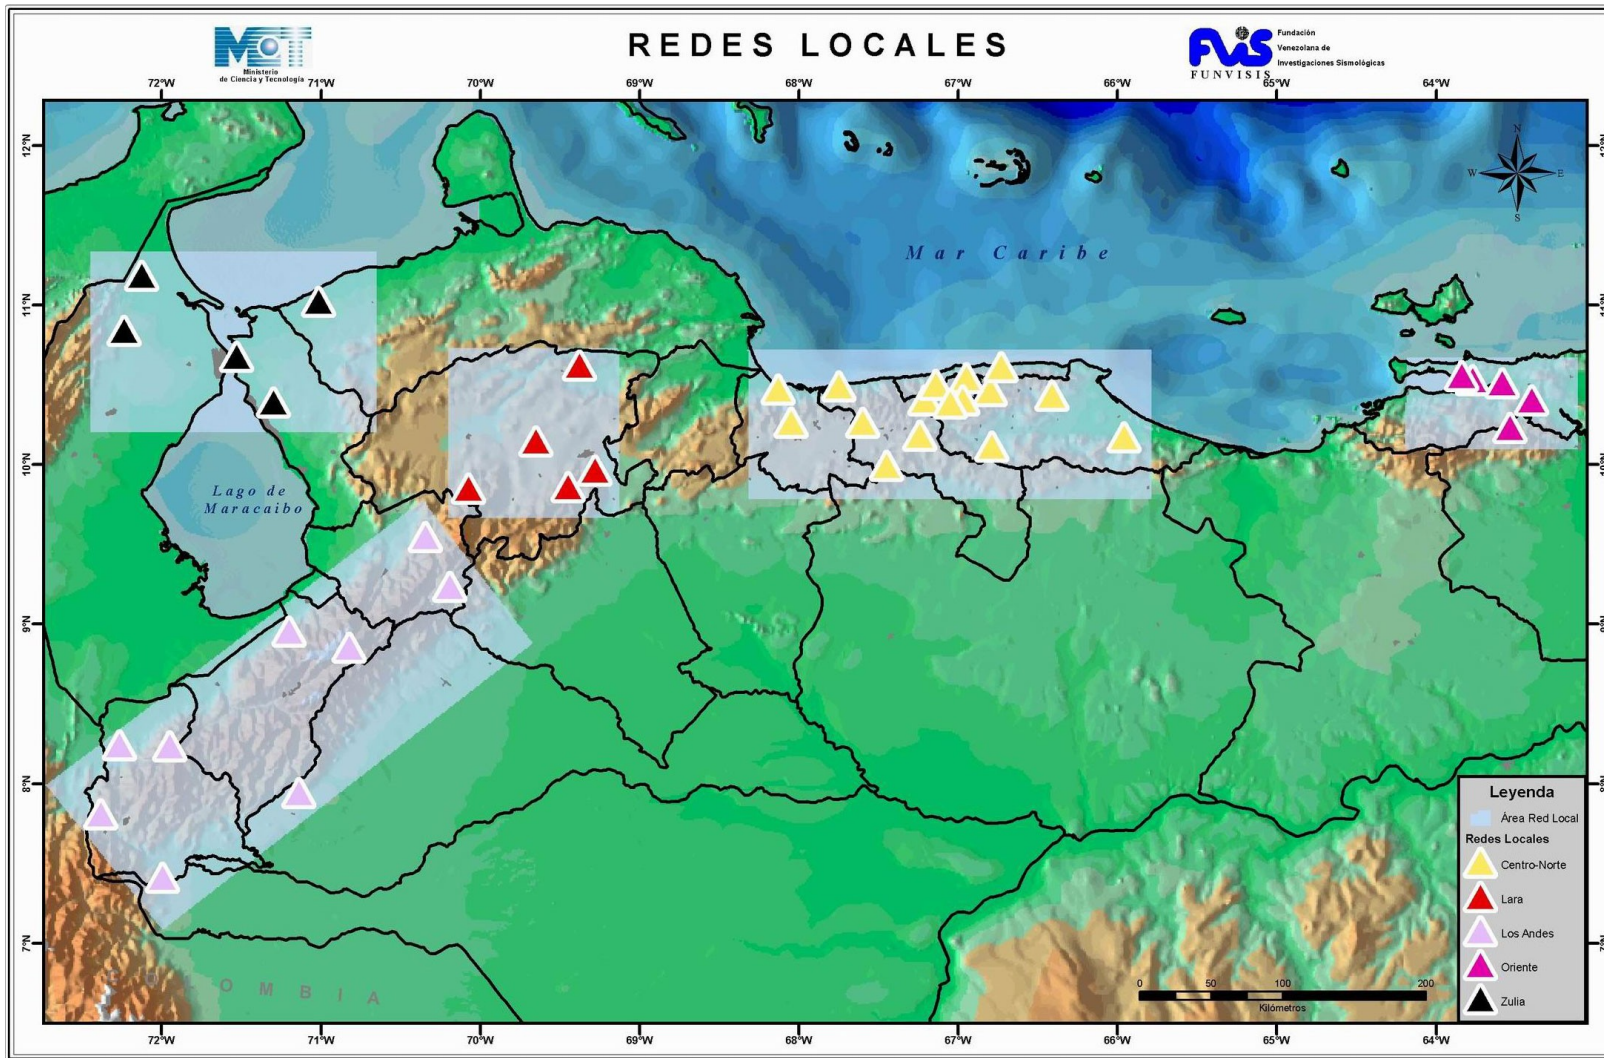

Venezuelan Seismological Network

Venezuelan Active Faults System

Instrumental Seismicity (1910 - 2008)

Seismological Networks

(Which one)

(When)

Satellite Network Stations

Satellite Network

Power Source System

Detection & Acquisition System

Guralp: CMG-40T / CMG-3TB (CTBTO)

Nanometrics: Trident / Trident 305 / HRD24 (Libra)

Communication System

Simón Bolívar Satellite

Using the VENESAT-1
since October 2009

Satellite Network Example

ESTADO ARAGUA

Turiamo

Local Networks Stations

Local Networks

Power Source System

Detection & Acquisition System

Guralp: CMG-40T1

Press return to print Earthworm status, or
type 'restart nncw' where nncw is either a module name or Process ID, or
type 'quit(cw)' to stop Earthworm.
    
```

Near Future

Network extension, from 36 to 45 stations