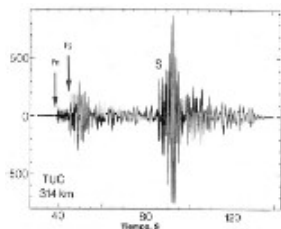

Detection & Acquisition System

Kinematics: Etna