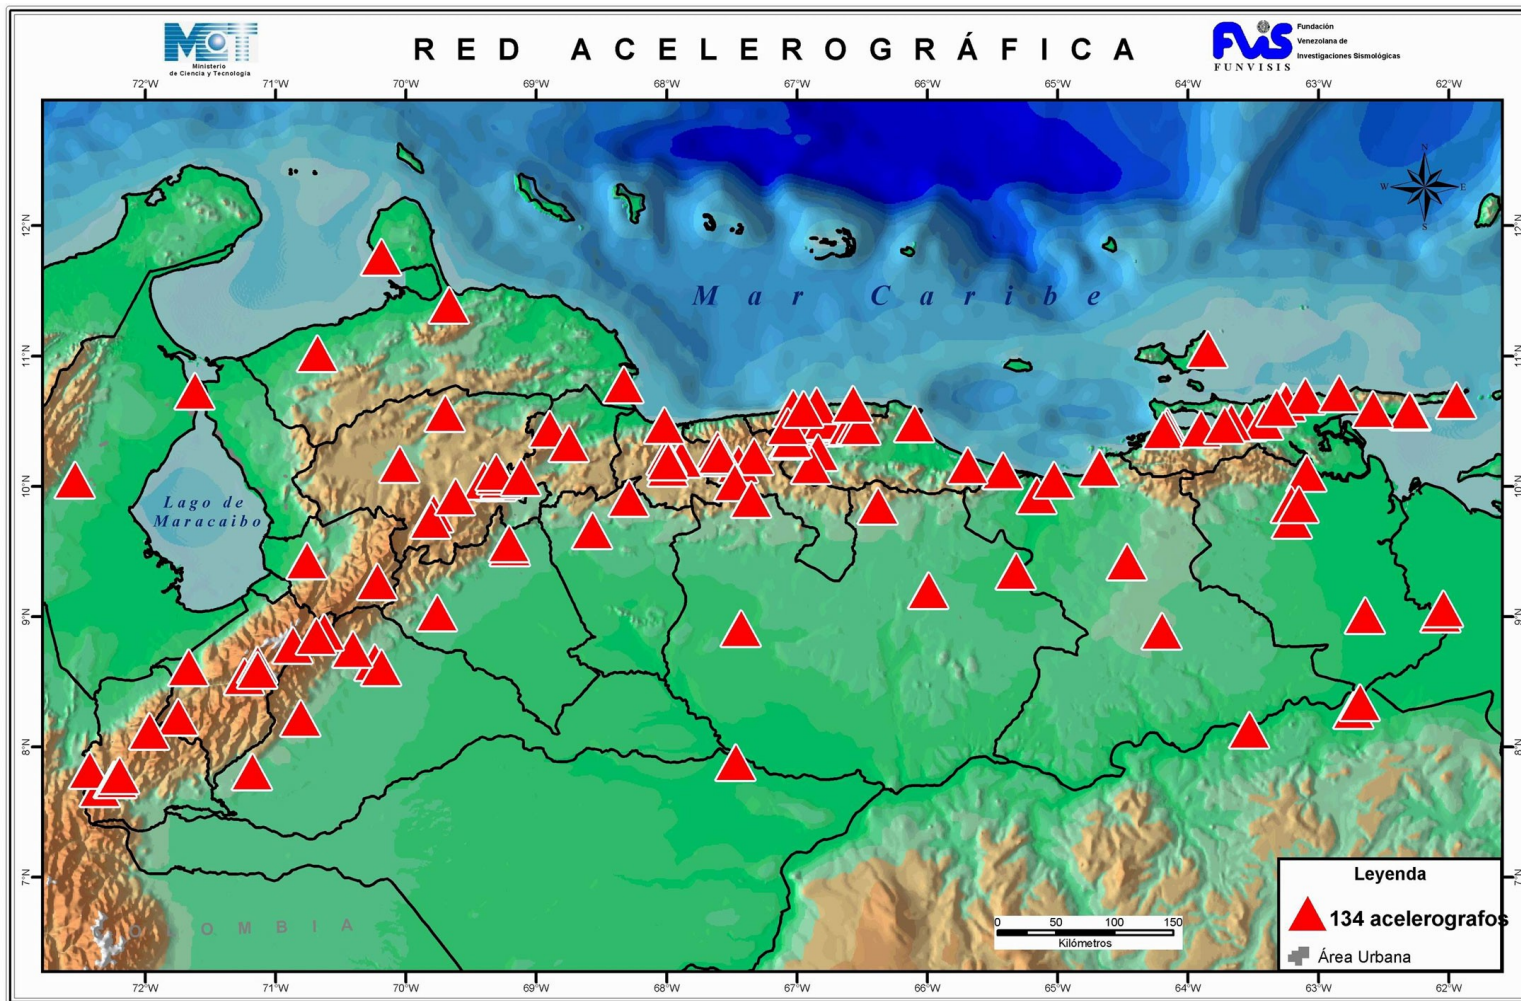

Accelerographic Network