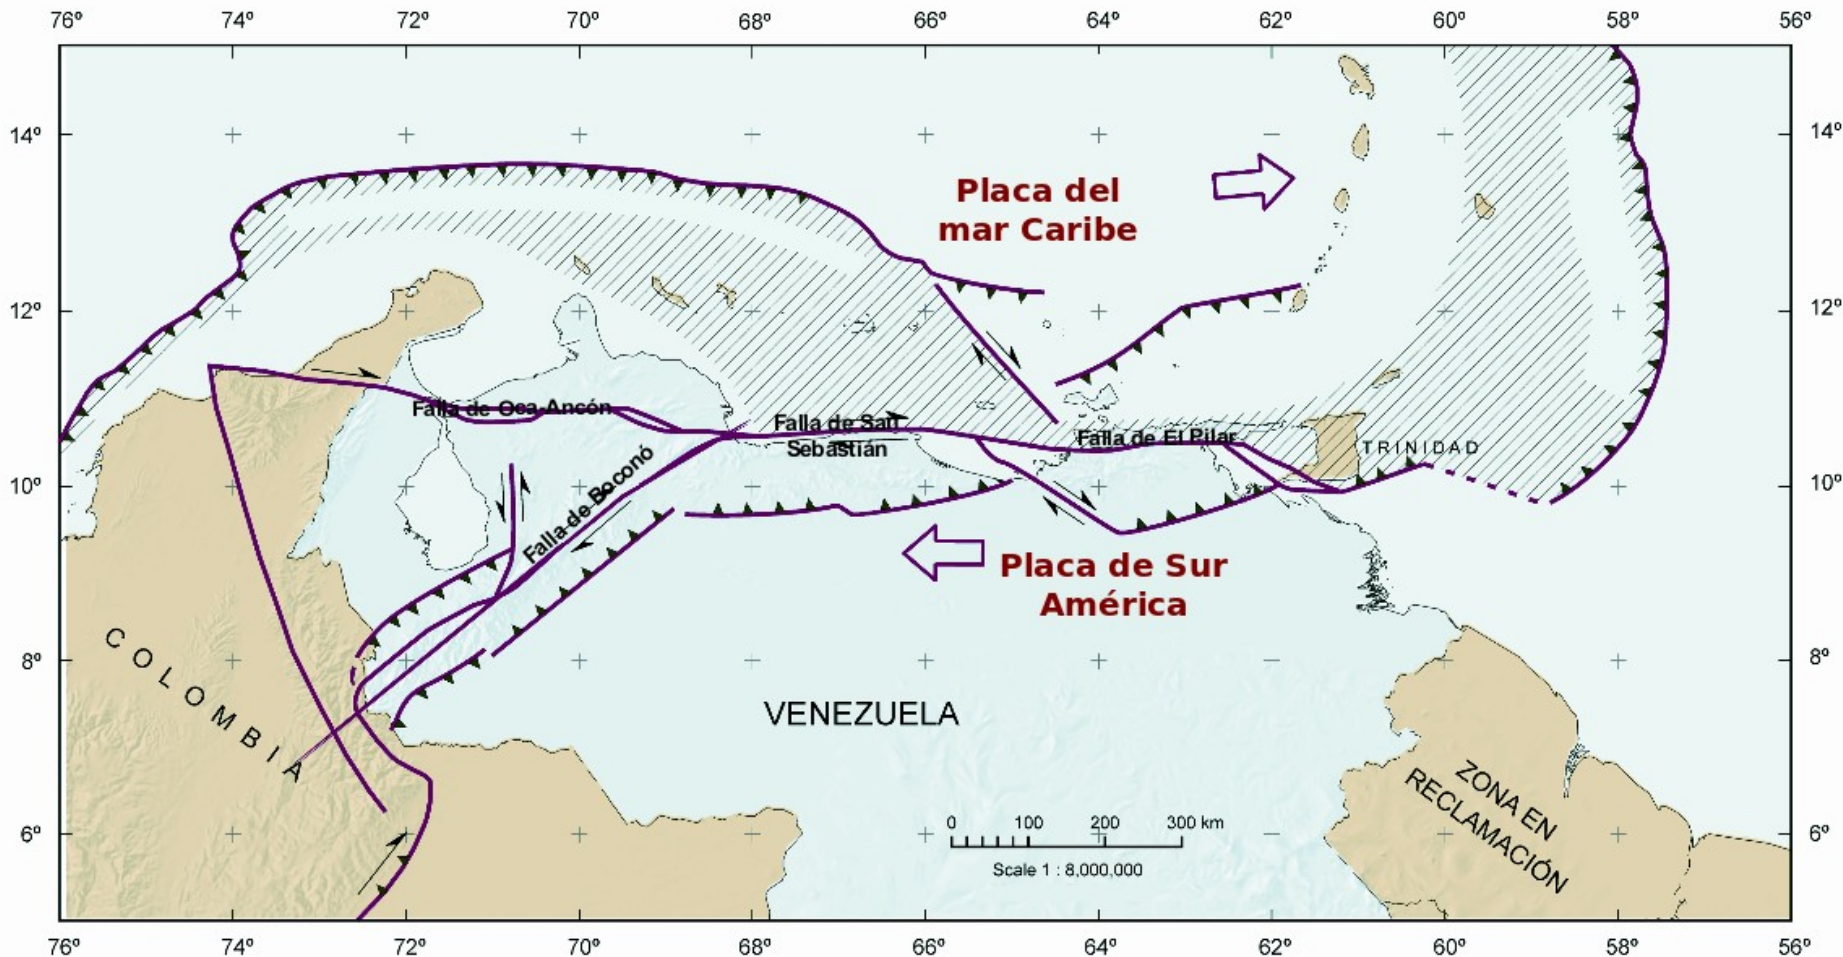

Venezuelan Seismological Network

Venezuelan Active Faults System

Instrumental Seismicity (1910 - 2008)

Seismological Networks

(Which one)

(When)

Satellite Network Stations

Satellite Network

Power Source System

Detection & Acquisition System

Guralp: CMG-40T / CMG-3TB (CTBTO)

Nanometrics: Trident / Trident 305 / HRD24 (Libra)

Communication System

Simón Bolívar Satellite

Using the VENESAT-1
since October 2009

Satellite Network Example

ESTADO ARAGUA

Turiamo

Local Networks Stations

Local Networks

Power Source System

Detection & Acquisition System

Guralp: CMG-40T1

Press return to print Earthworm status, or
type 'restart nncw' where nncw is either a module name or Process ID, or
type 'quit(cw)' to stop Earthworm.
    
```

Near Future

Network extension, from 36 to 45 stations