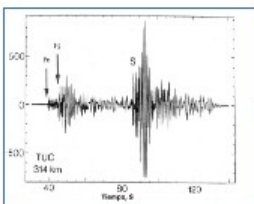

Satellite Network Example

ESTADO ARAGUA

Turiamo

Local Networks Stations

Local Networks

Power Source System

Detection & Acquisition System

Guralp: CMG-40T1