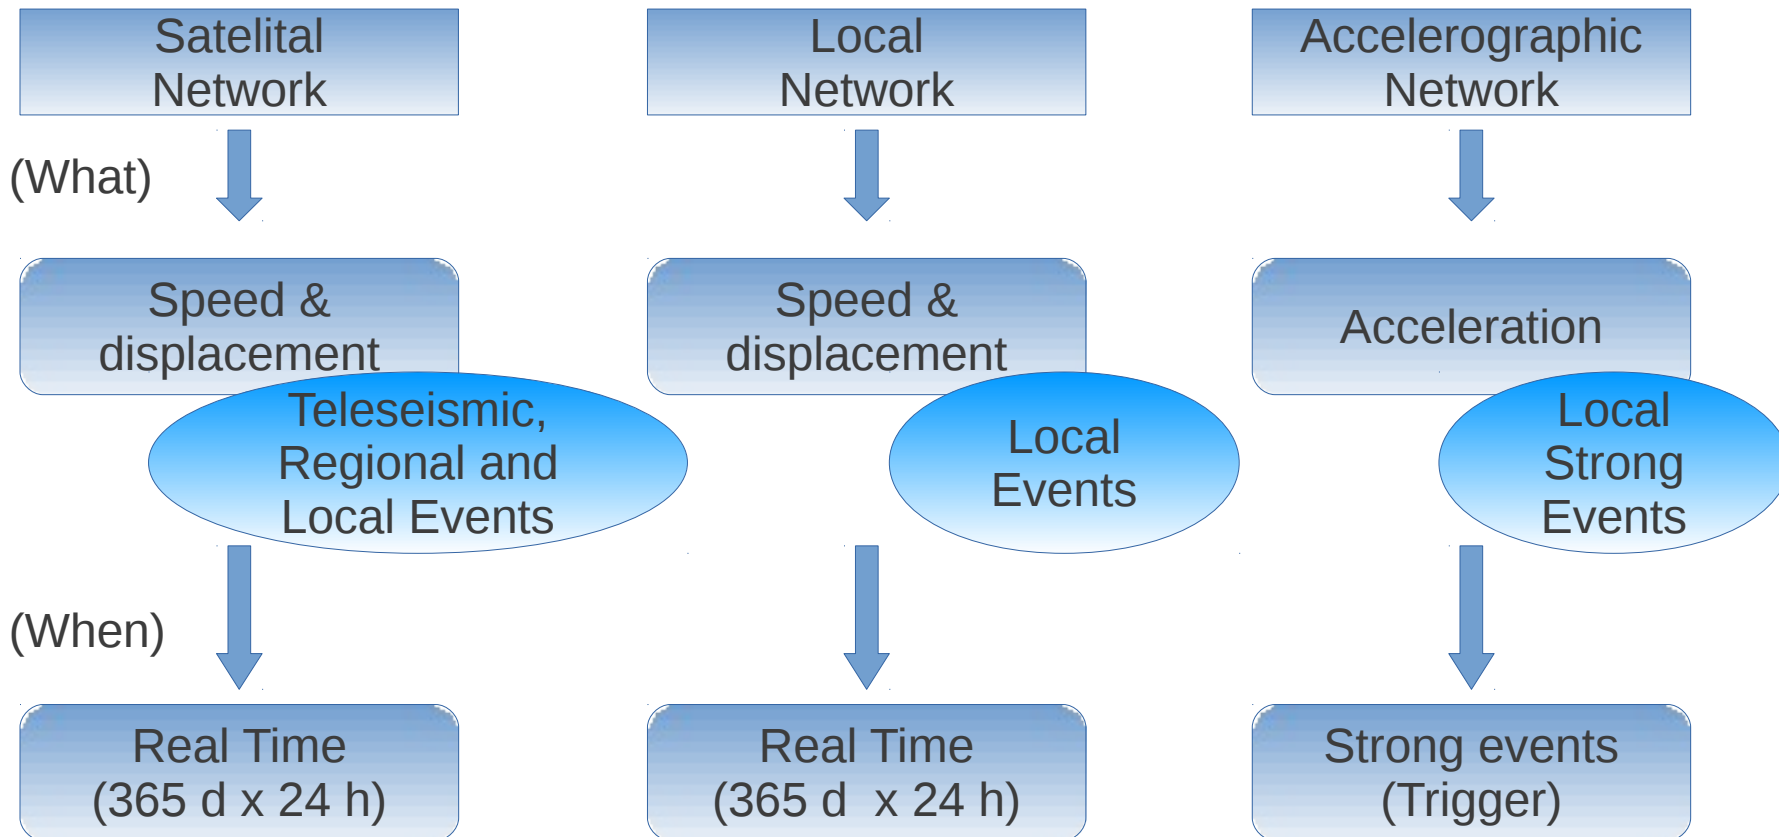

Venezuelan Seismological Network

Venezuelan Active Faults System

Instrumental Seismicity (1910 - 2008)

Seismological Networks

(Which one)

(When)

Satellite Network Stations

Satellite Network

Power Source System

Detection & Acquisition System

Guralp: CMG-40T / CMG-3TB (CTBTO)

Nanometrics: Trident / Trident 305 / HRD24 (Libra)

Communication System

Simón Bolívar Satellite

Using the VENESAT-1
since October 2009

Satellite Network Example

ESTADO ARAGUA

Turiamo

Local Networks Stations

Local Networks

Power Source System

Detection & Acquisition System

Guralp: CMG-40T1

Press return to print Earthworm status, or
type 'restart nncw' where nncw is either a module name or Process ID, or
type 'quit(cw)' to stop Earthworm.
    
```

Near Future

Network extension, from 36 to 45 stations