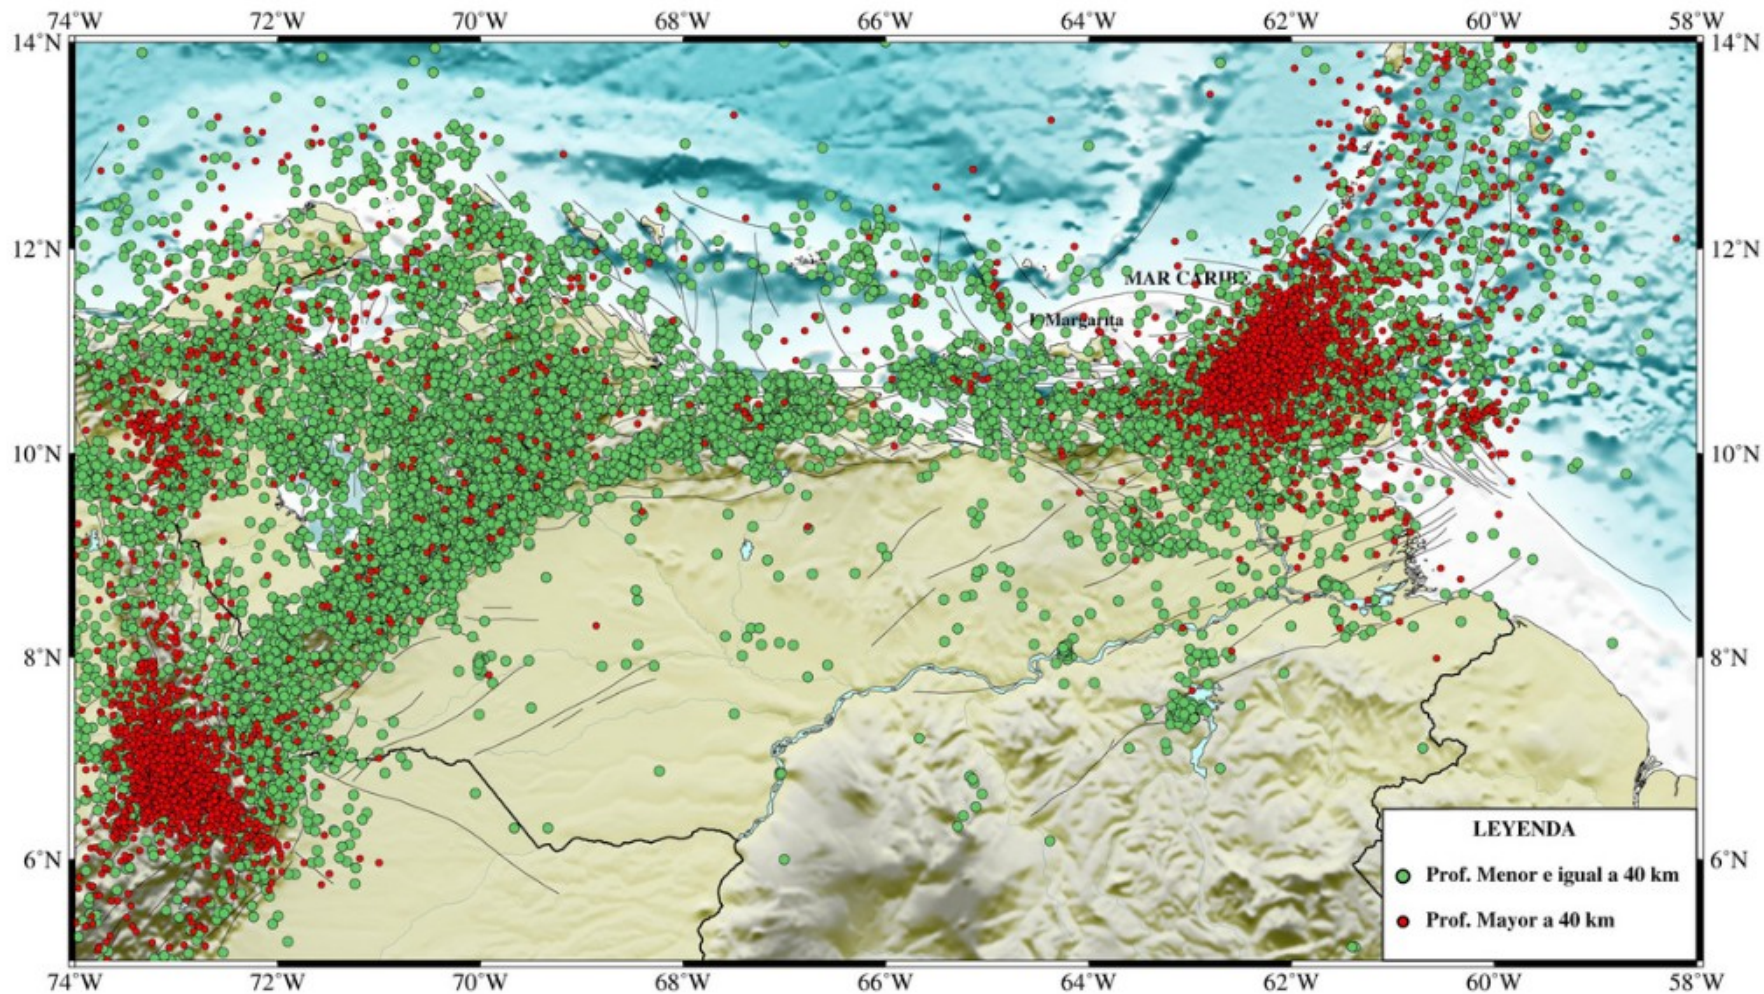

Venezuelan Seismological Network

Venezuelan Active Faults System

Instrumental Seismicity (1910 - 2008)

Seismological Networks

(Which one)

(When)

Satellite Network Stations

Satellite Network

Power Source System

Detection & Acquisition System

Guralp: CMG-40T / CMG-3TB (CTBTO)

Nanometrics: Trident / Trident 305 / HRD24 (Libra)

Communication System

Simón Bolívar Satellite

Using the VENESAT-1
since October 2009

Satellite Network Example

ESTADO ARAGUA

Turiamo

Local Networks Stations

Local Networks

Power Source System

Detection & Acquisition System

Guralp: CMG-40T1

Press return to print Earthworm status, or
type 'restart nncw' where nncw is either a module name or Process ID, or
type 'quit(cw)' to stop Earthworm.
    
```

Near Future

Network extension, from 36 to 45 stations